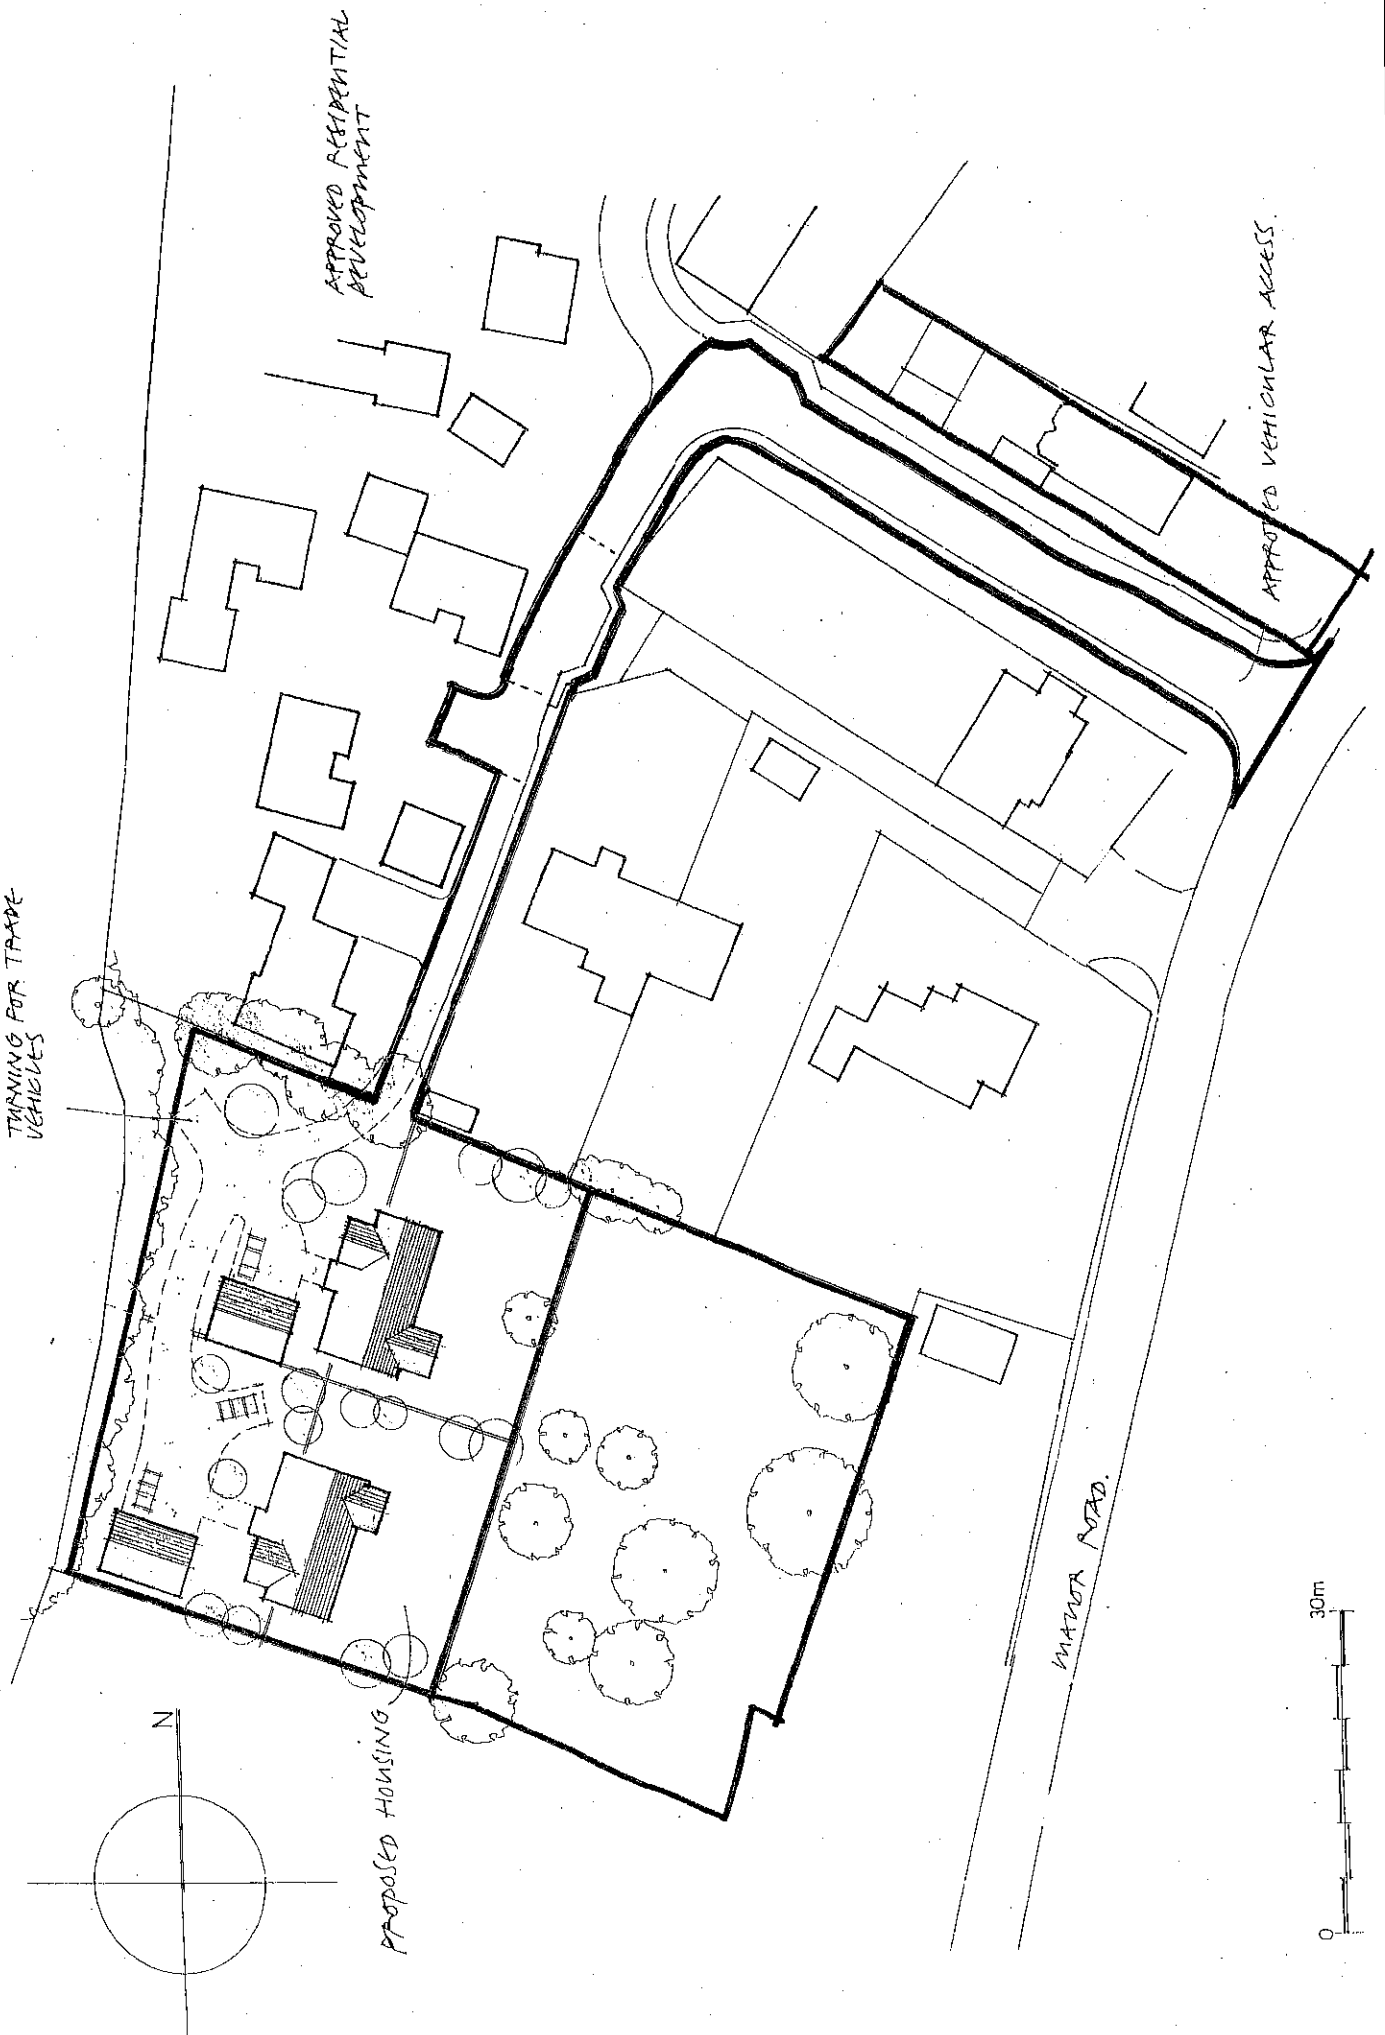

SITE LOCATION PLAN : Manor Road Orchard

Scale 1:2500

For T A & R J Gashe

PLAN 2.

SCALE 1,500
DATE 20 SEPTEMBER 2012

LAND OFF MANOR ROAD, WANTAGE
PROPOSAL FOR TWO HOUSES AND GARAGING