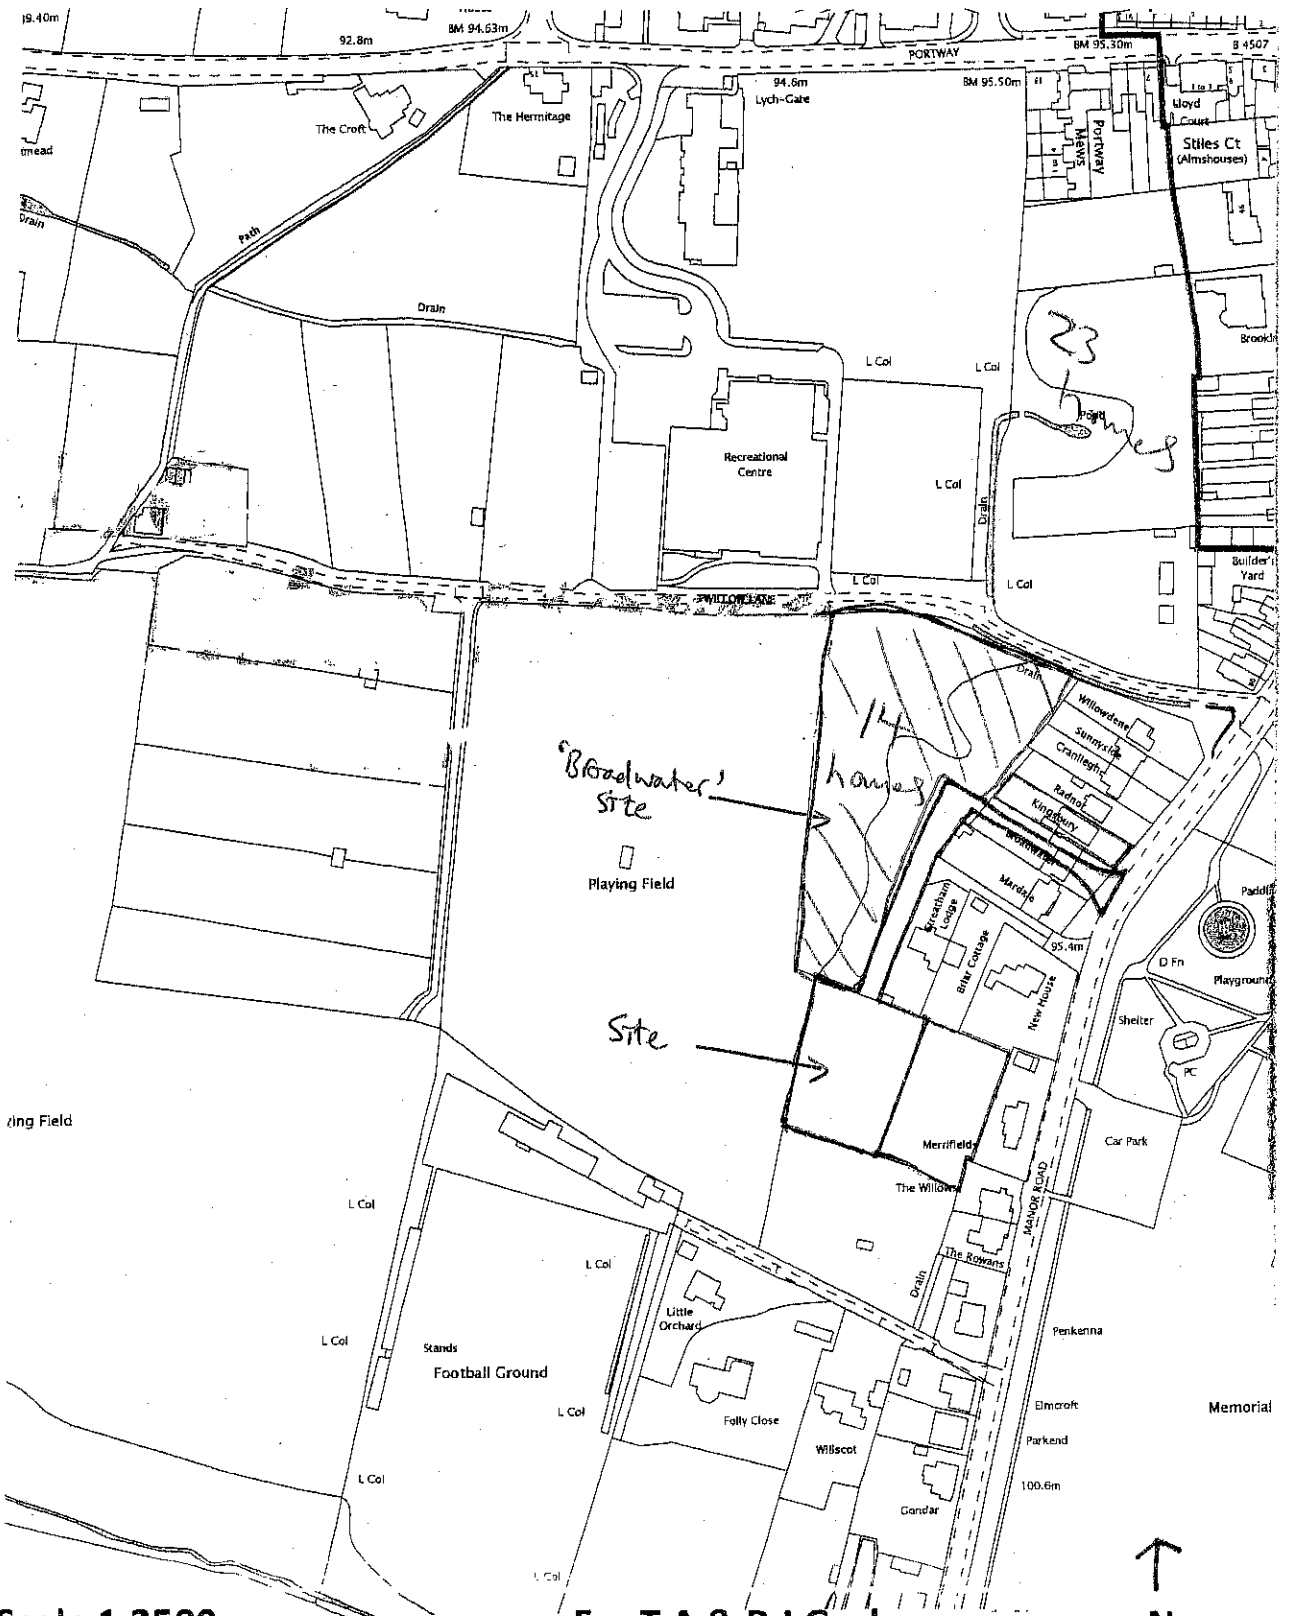

SITE LOCATION PLAN : Manor Road Orchard

Scale 1:2500

For T A & R J Gashe

PLAN 2.

SCALE 1,500
DATE 20 SEPTEMBER 2012

LAND OFF MANOR ROAD, WANTAGE
PROPOSAL FOR TWO HOUSES AND GARAGING